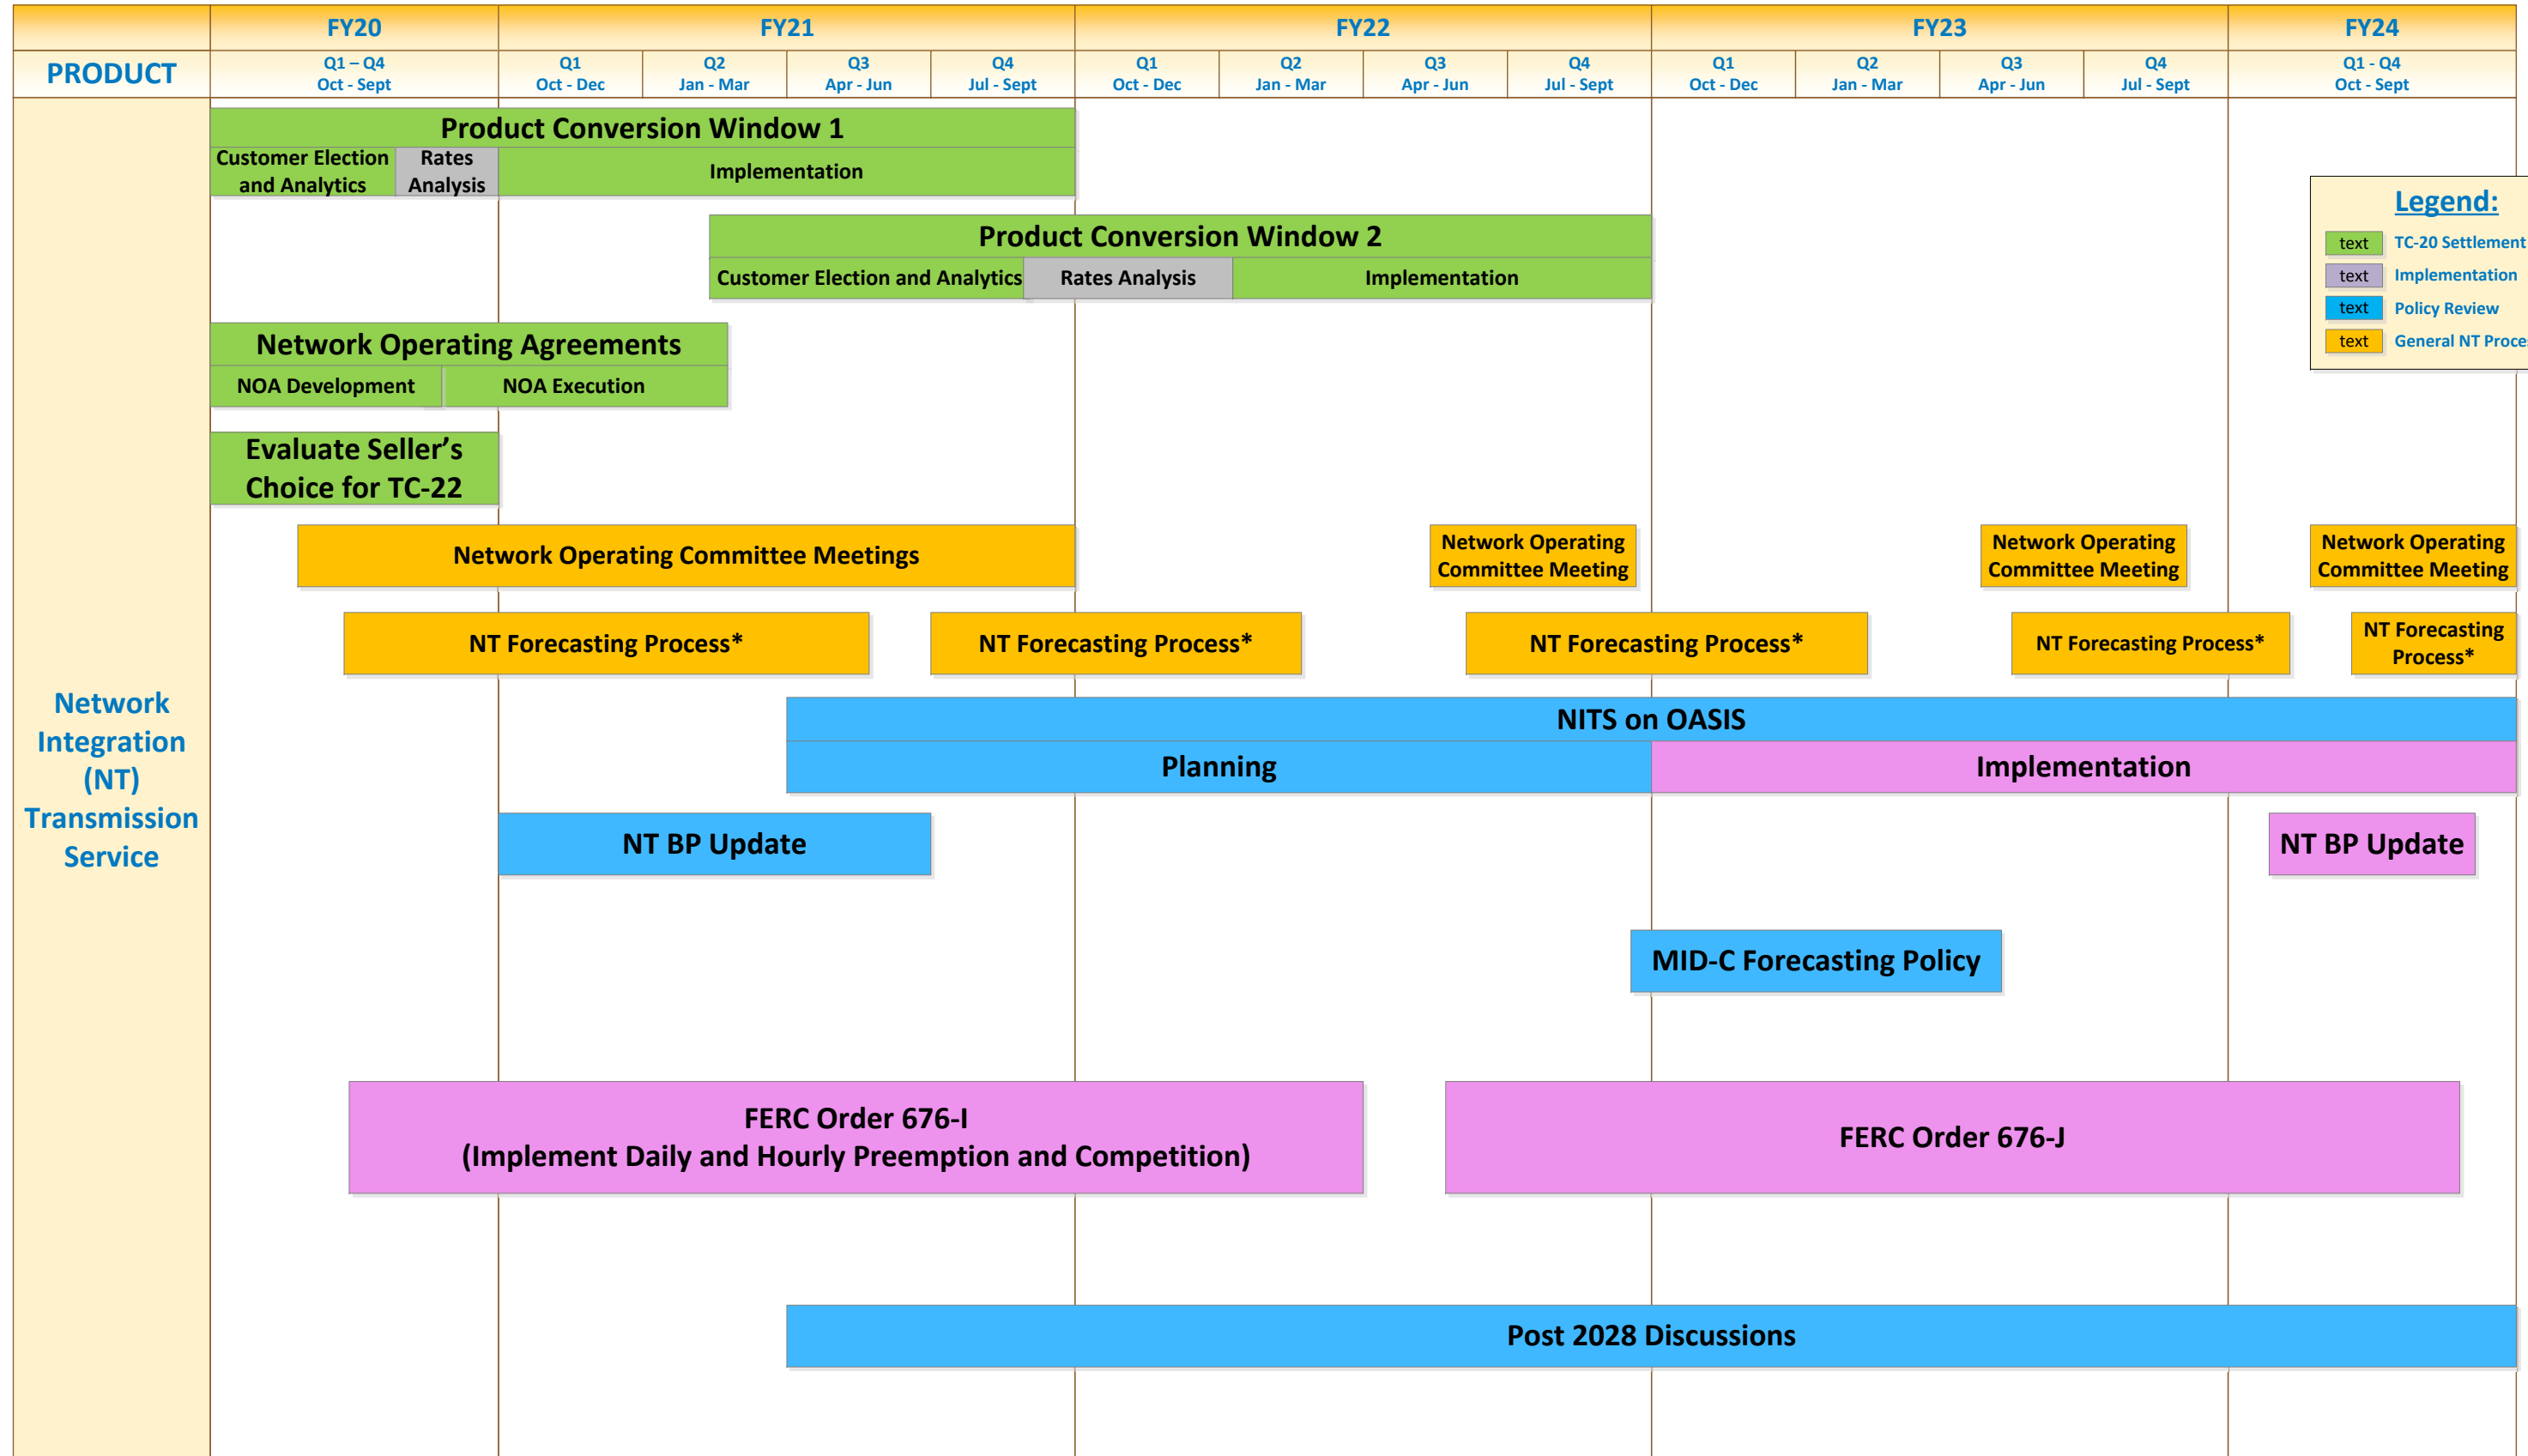

# NT DRAFT Product Roadmap

**Legend:**

- text TC-20 Settlement
- text Implementation
- text Policy Review
- text General NT Processing

\*NT Forecasting Process refers to the NT Annual Load and Resource Forecasting Process