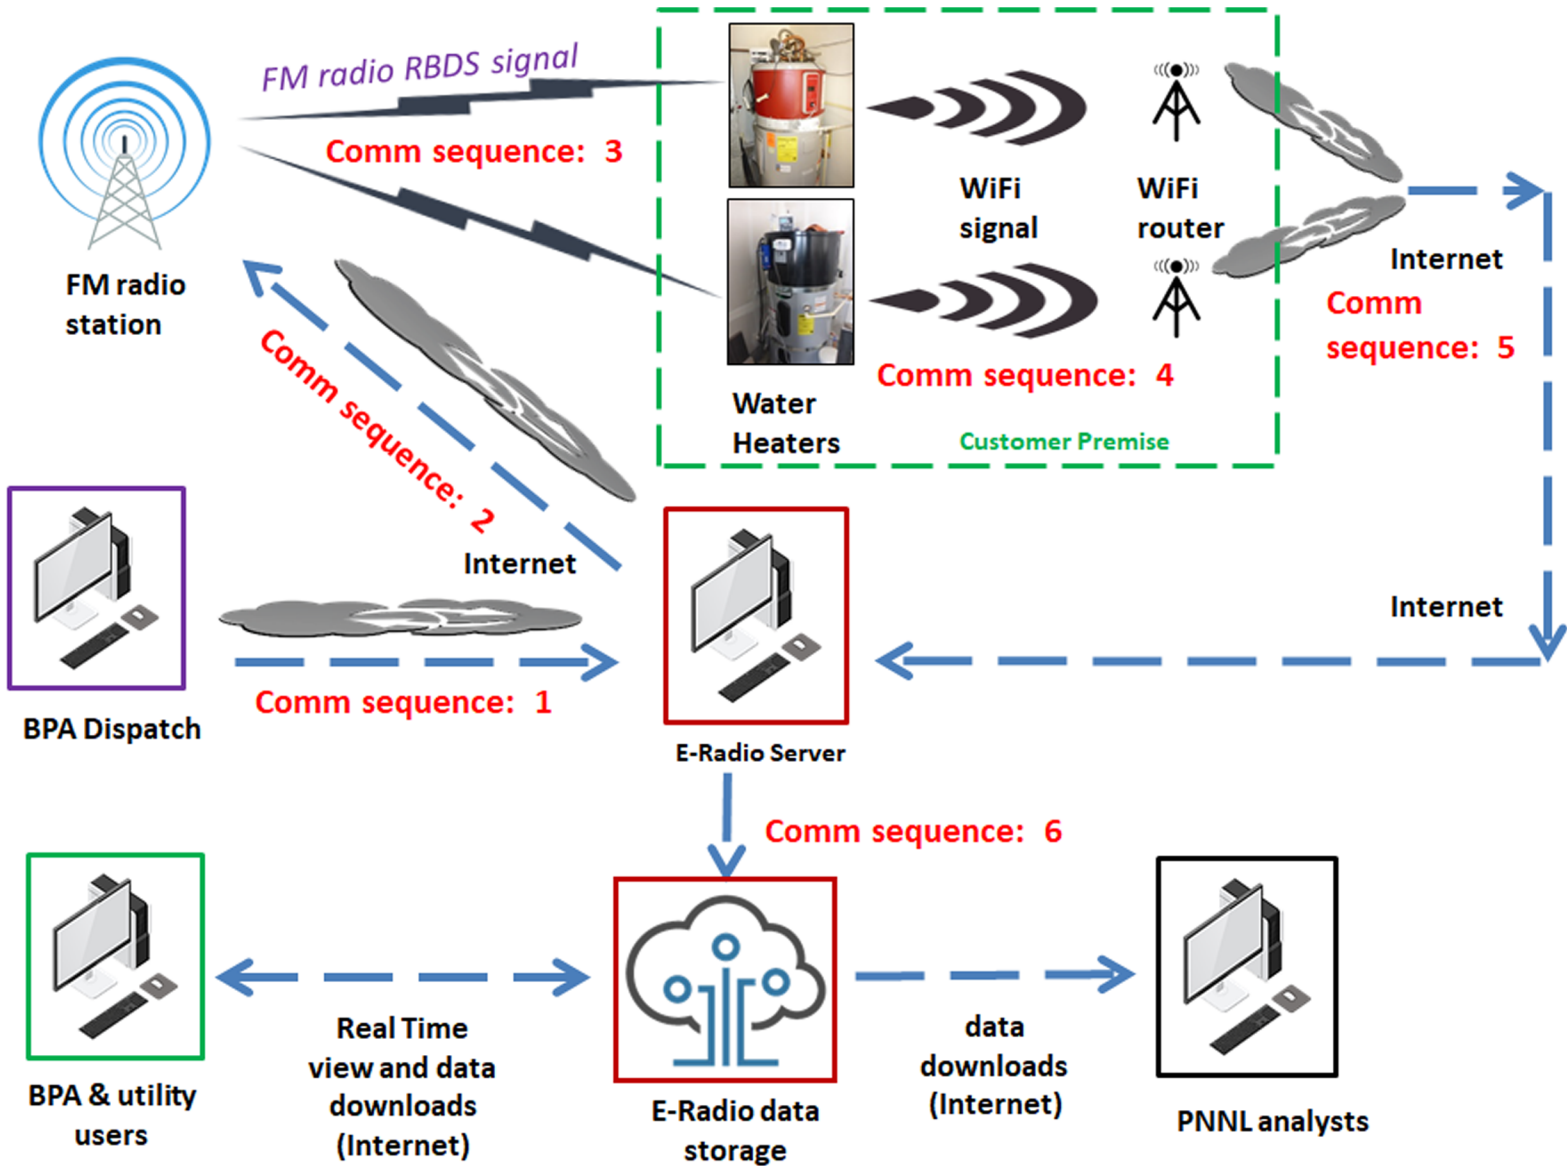

COMMUNICATIONS & DATA PATH SCHEMATIC

WATER HEATER PHOTOS

50 Gal GE HPWH

80 Gal GE HPWH

WATER HEATER PHOTOS

50 Gal GE HPWH

AO Smith port adapter

E-Radio comm module (AC)