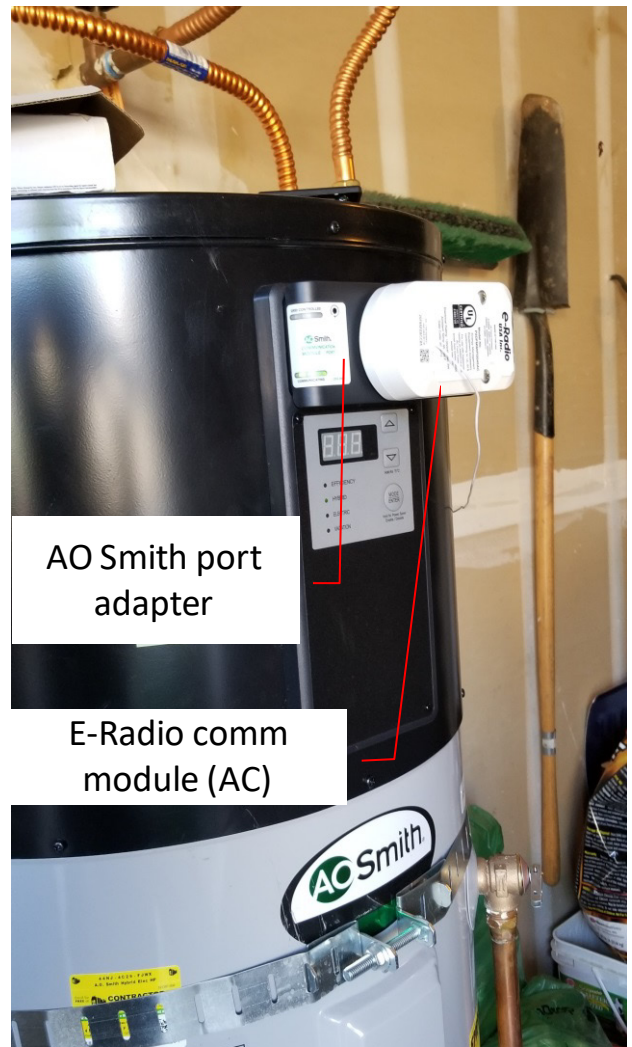

COMMUNICATIONS & DATA PATH SCHEMATIC

WATER HEATER PHOTOS

50 Gal GE HPWH

80 Gal GE HPWH

WATER HEATER PHOTOS

50 Gal GE HPWH

AO Smith port adapter

E-Radio comm module (AC)