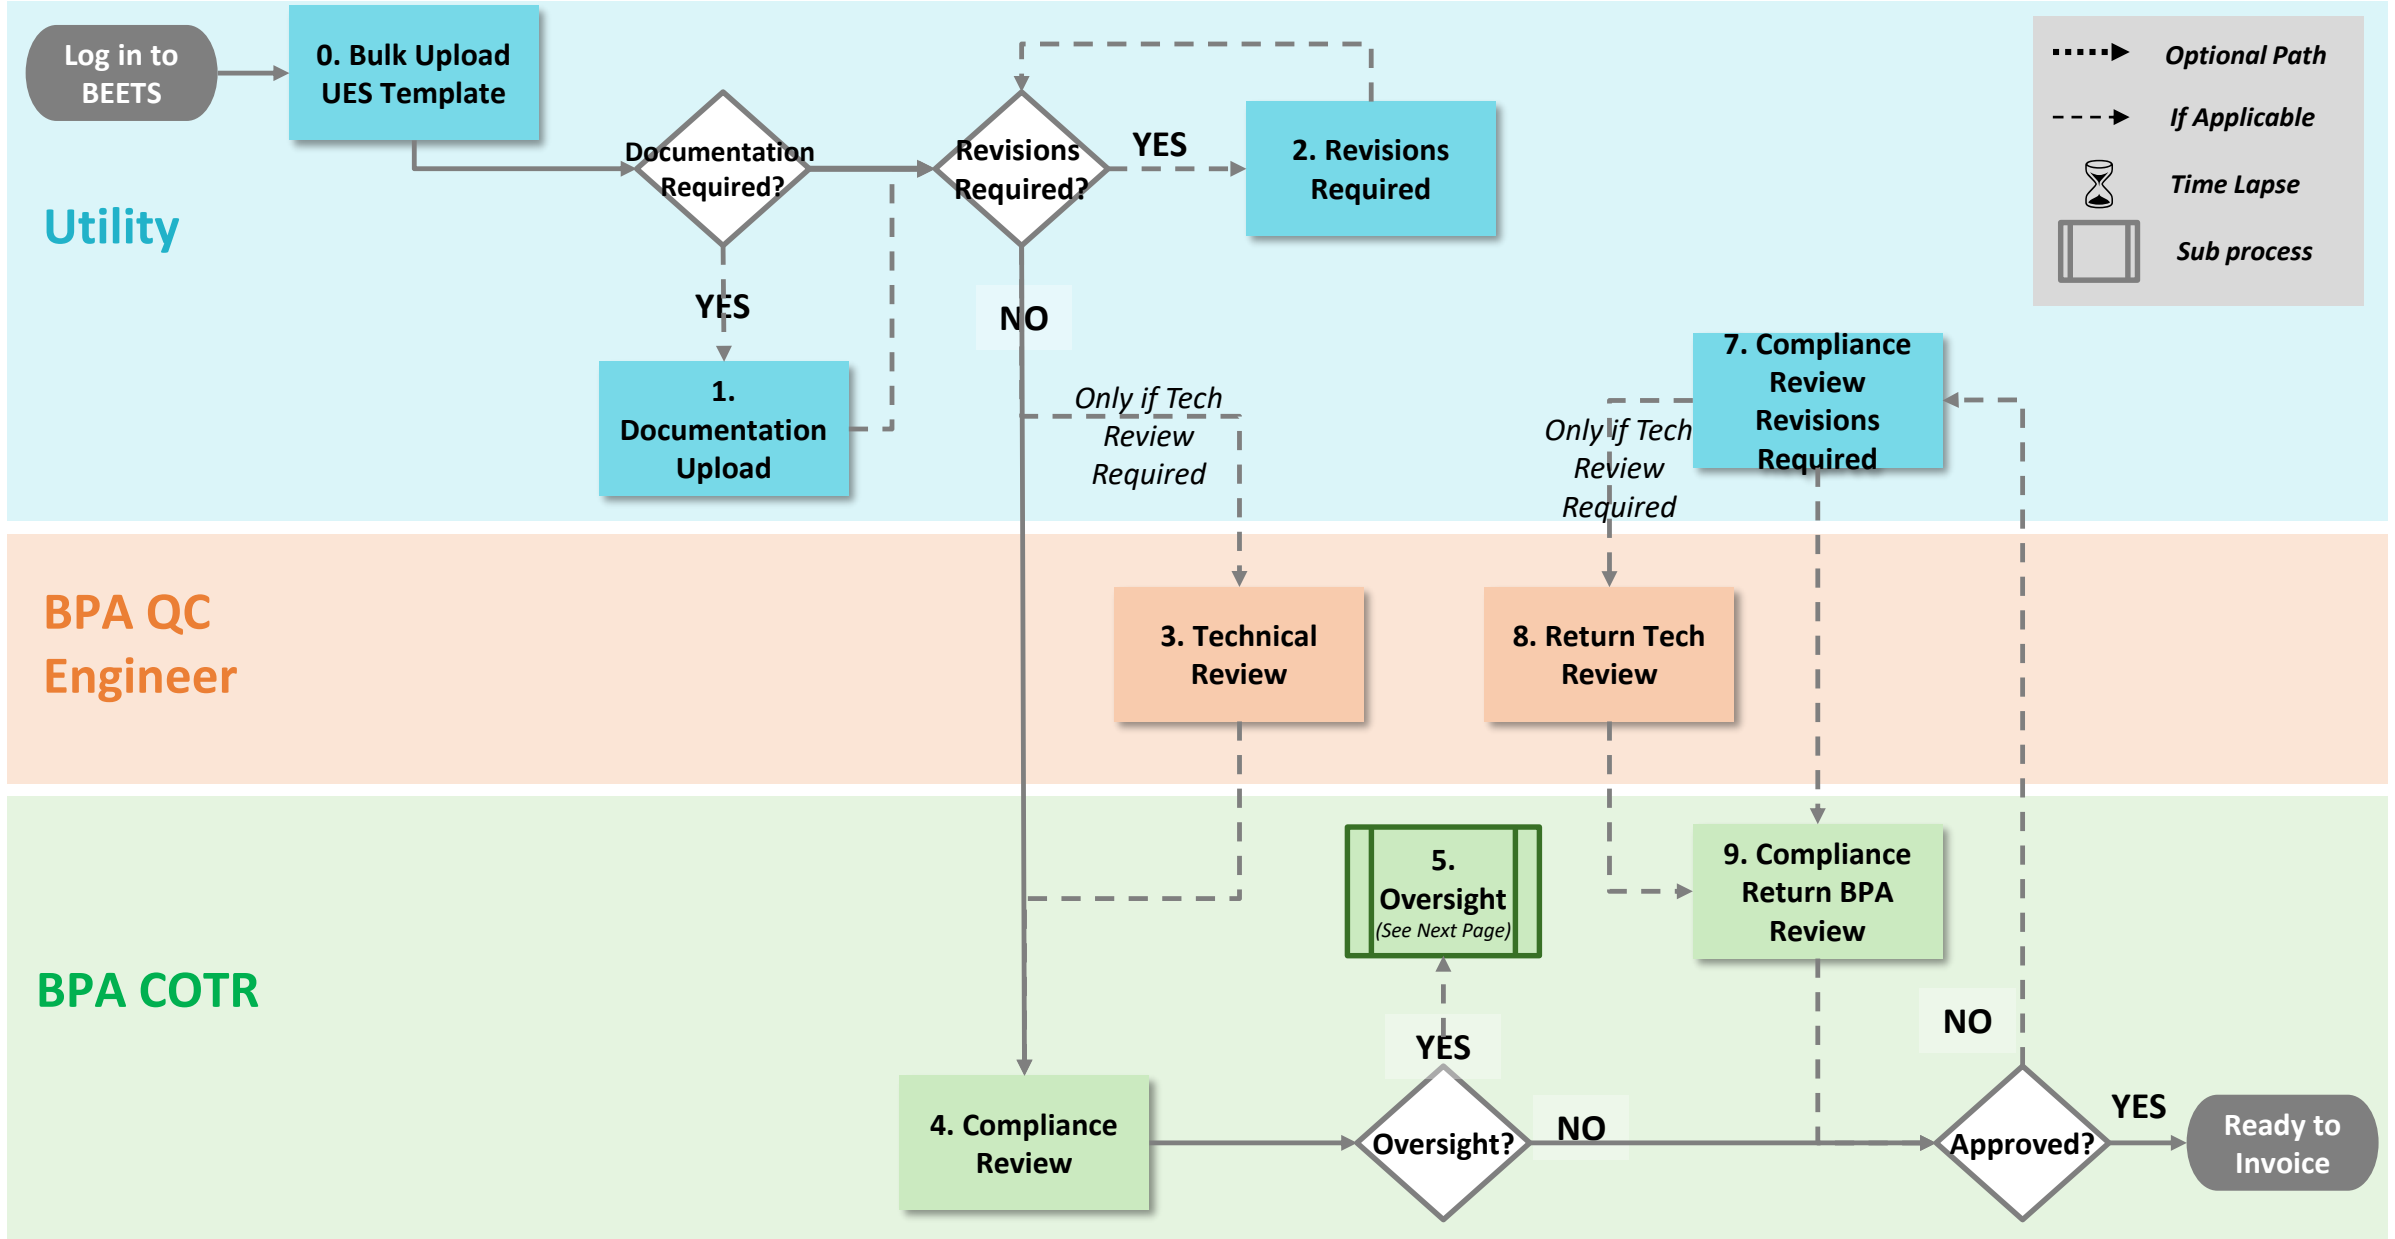

Unit Energy Savings (UES) Measures Program Workflow

UES Program Workflow Steps – Oversight (If Applicable)