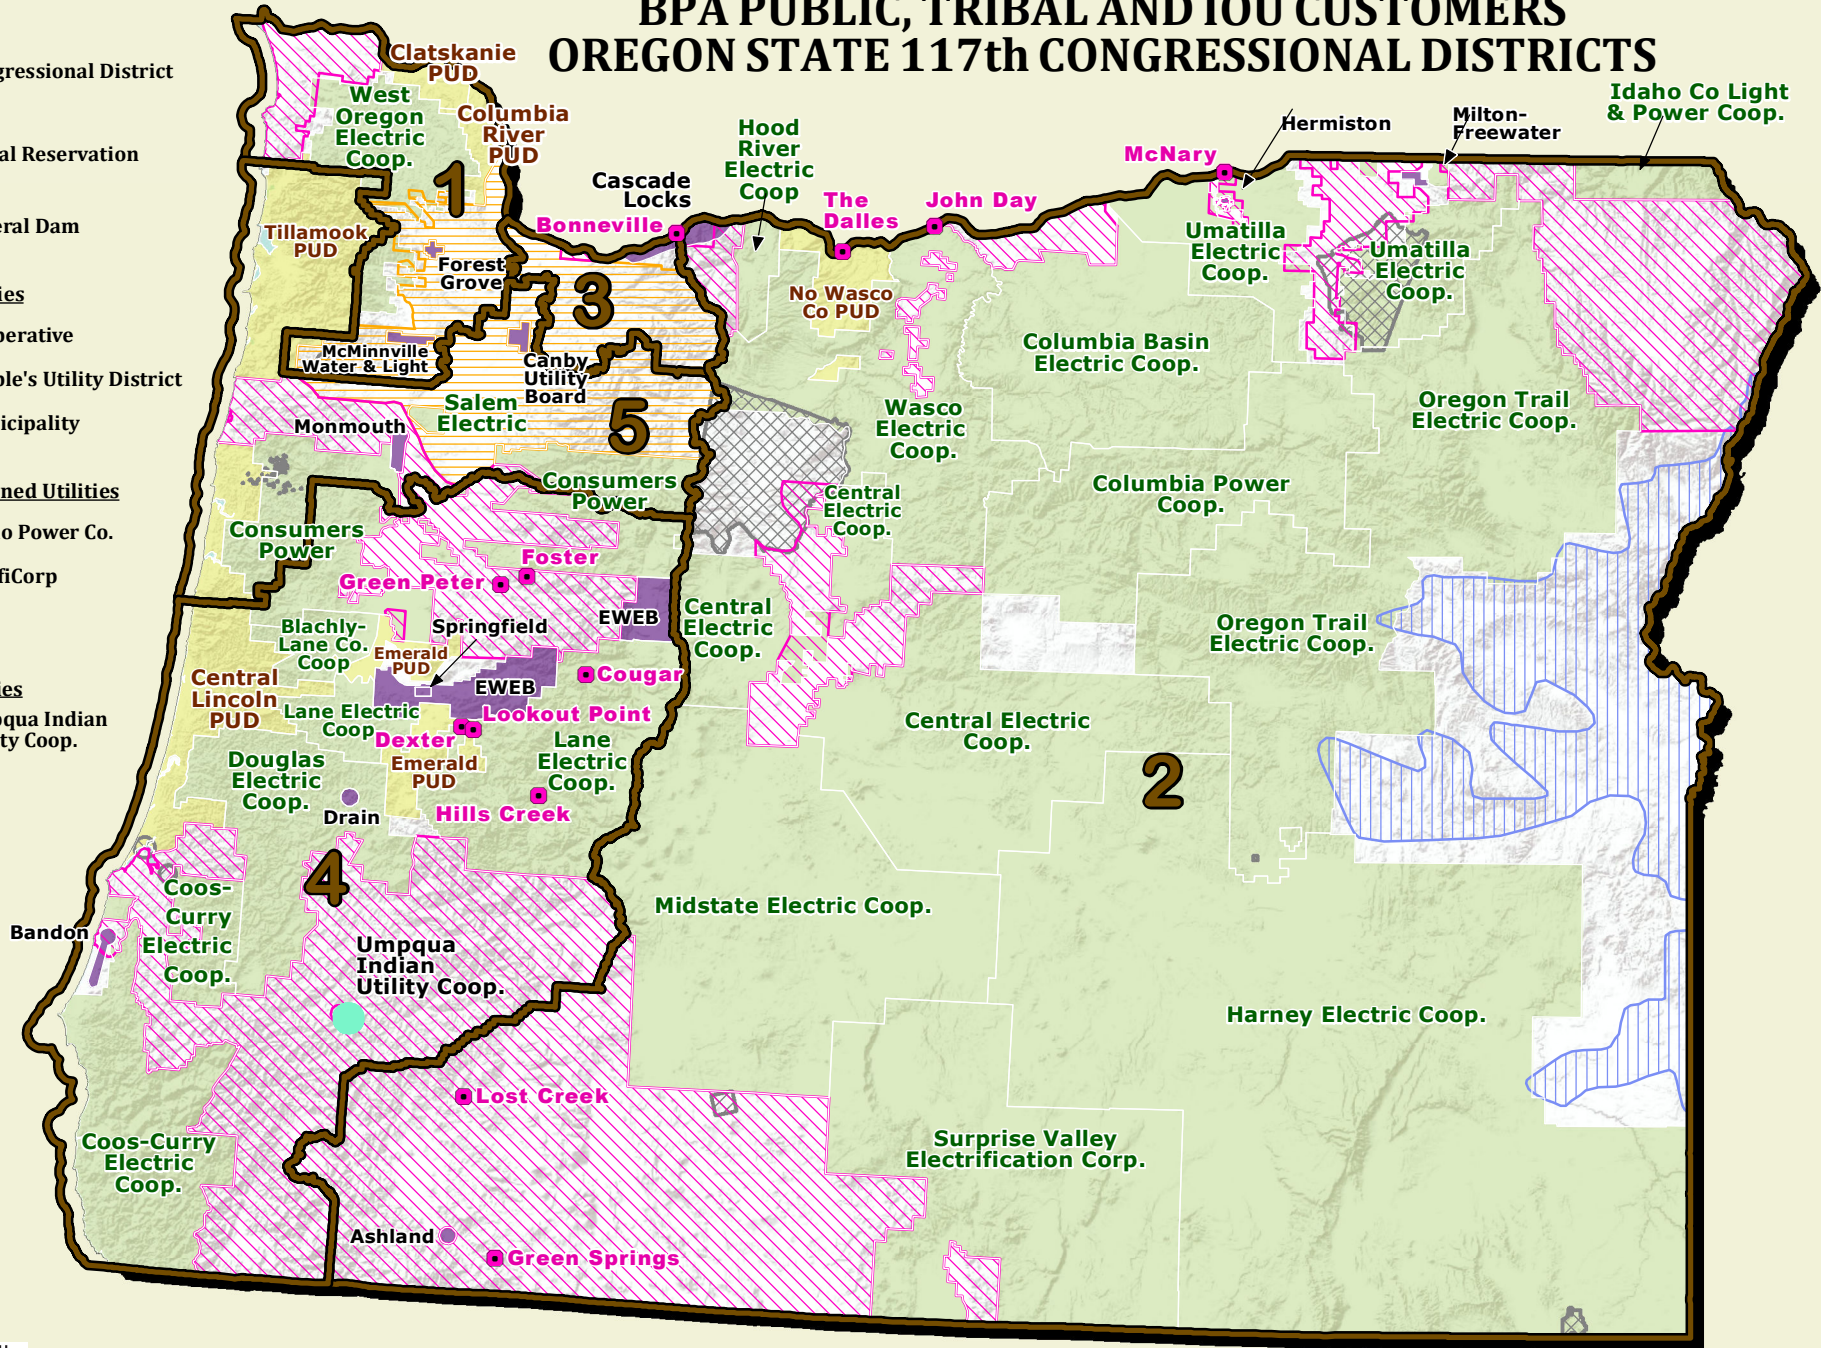

BPA PUBLIC, TRIBAL AND IOU CUSTOMERS OREGON STATE 117th CONGRESSIONAL DISTRICTS

Congressional District

Tribal Reservation

Federal Dam

Public Utilities

Cooperative

People's Utility District

Municipality

Investor-Owned Utilities

Idaho Power Co.

PacifiCorp

PGE

Tribal Utilities

Umpqua Indian Utility Coop.

SENATORS:

Jeff Merkley
Ron Wyden

REPRESENTATIVES:

Suzanne Bonamici (01) Earl Blumenauer (03) Kurt Schrader (05)
Cliff Bentz (02) Peter A. DeFazio (04)